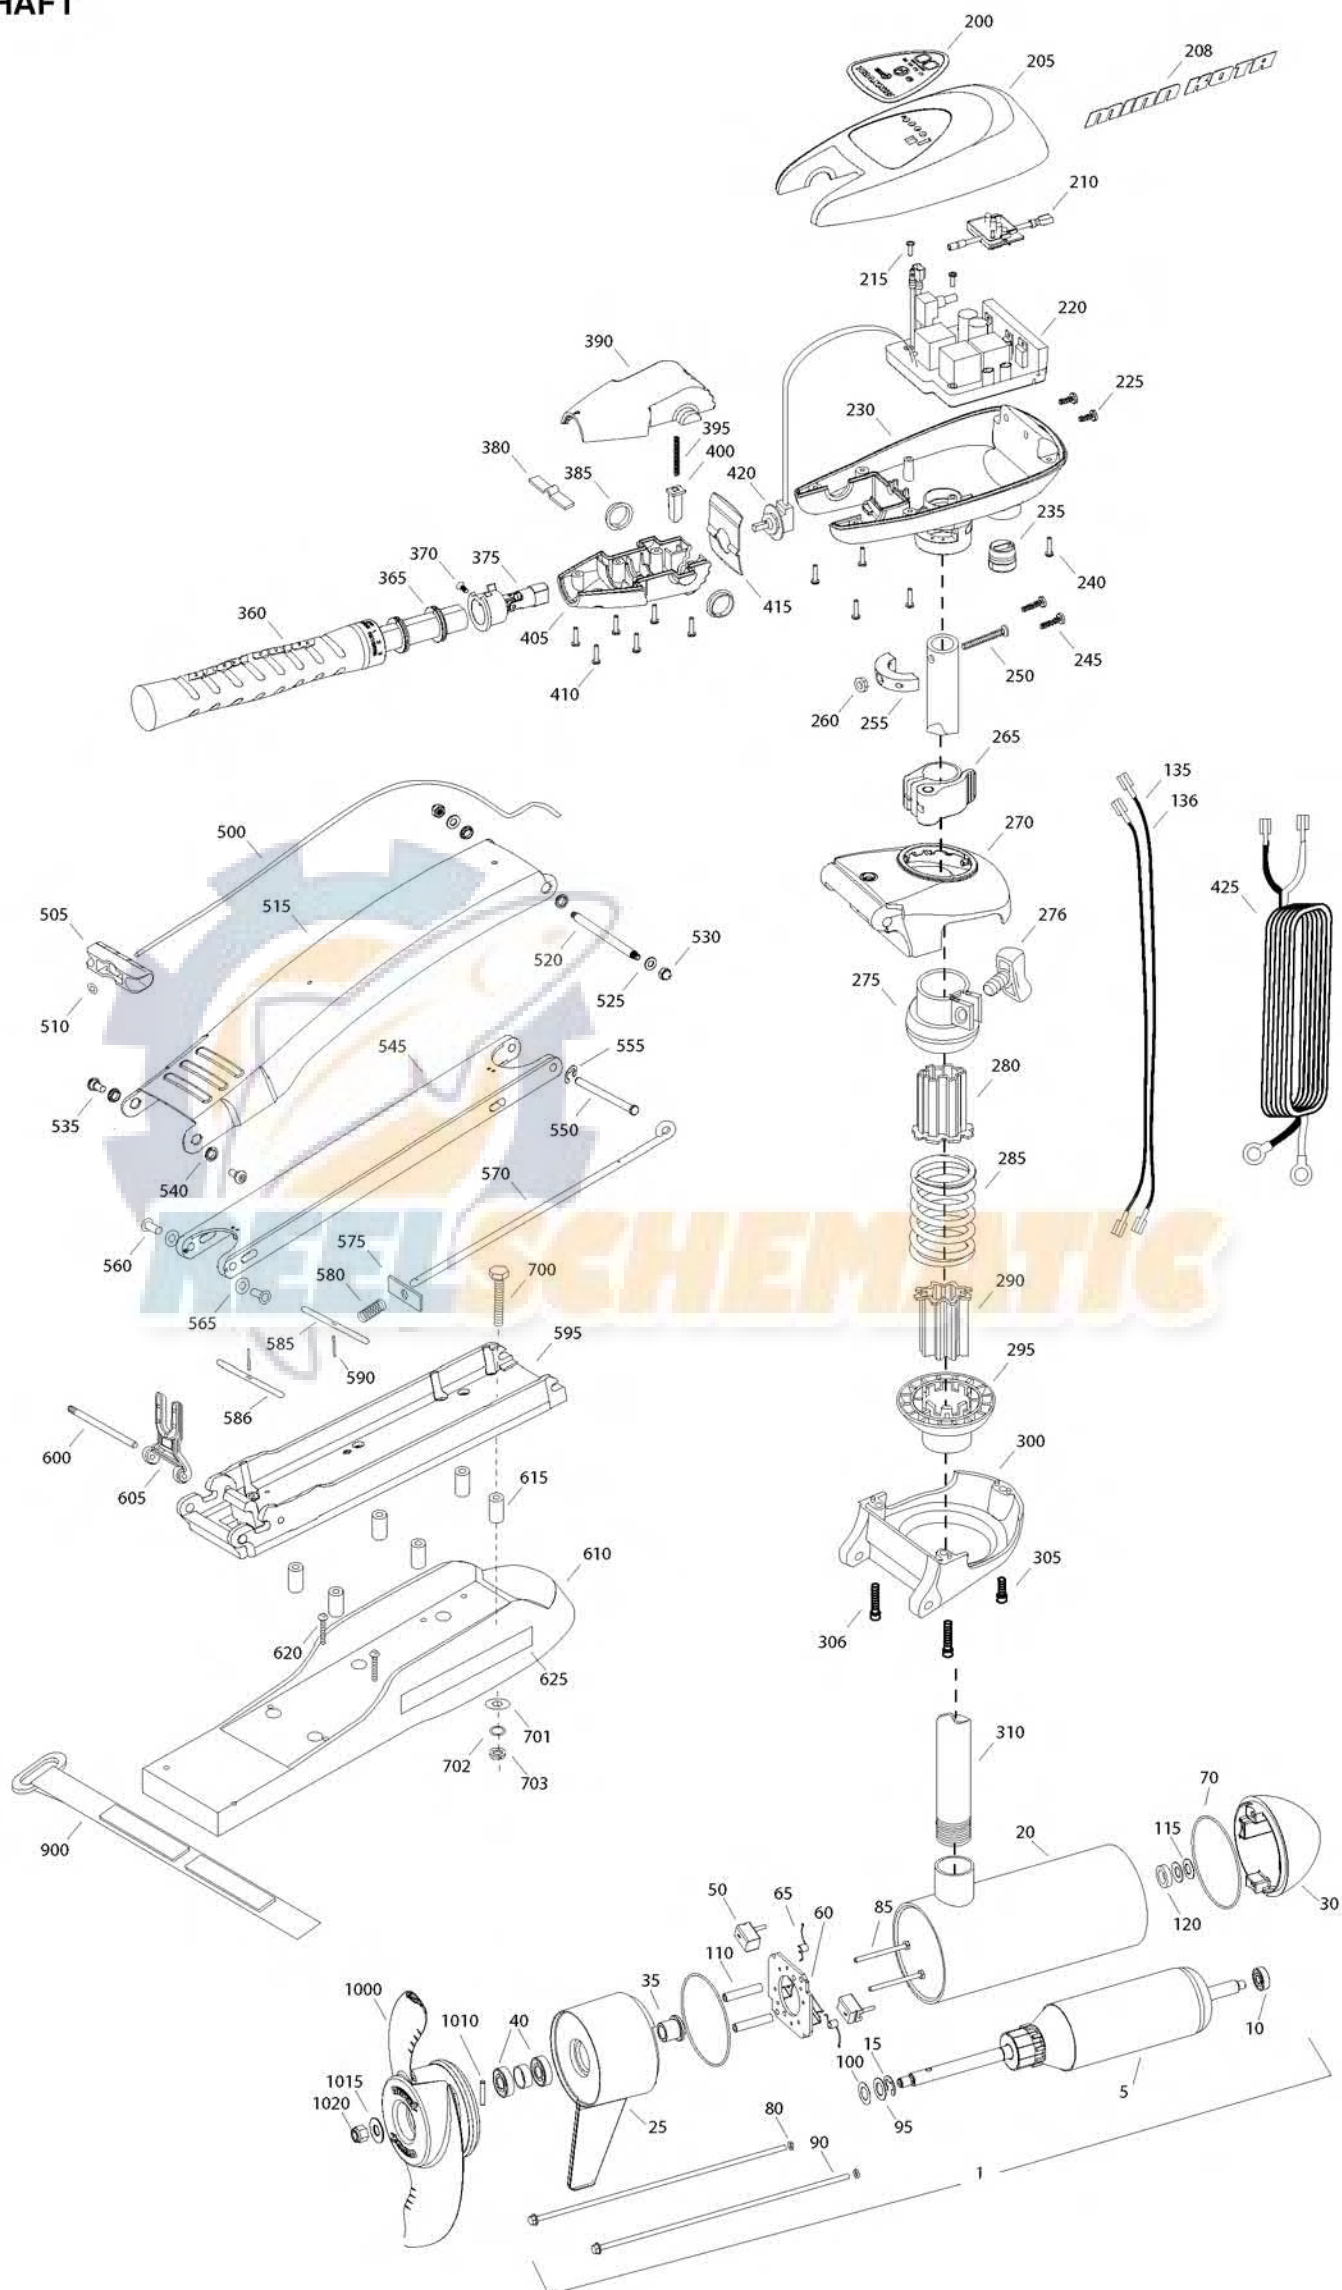

RT 101 SM / BG
101 LBS THRUST
36 VOLT 46 AMPS
52" SHAFT

for use with "K" serial numbers

2-year warranty from the date of purchase

Item	P/N	Description	Qty	Item	P/N	Description	Qty	Item	P/N	Description	Qty
1	2316286	36V Motor 52" SW	1	■	2990957	Handle assy, VARS [360-410]	1				
5	2-100-216	Armature assembly	1	360	2990456	Grip/handle assy, VARS [360-375]	1	■	1378132	Propeller kit WW2	
10	140-010	Bearing	1	365	2060015	Bearing, handle	2	■	2994876	Propeller bag assy	
15	788-040	Retaining ring	1	370	2063405	Screw, #6 PFH SS	1	1000	2331160	Propeller WW2	1
20	2-200-310	Center housing assemb	1	375	2884092	Yoke / spider assy, VARS	1	1010	2262658	Drive pin, large	1
25	2-300-340	Brush end housing assembly	1	380	2302742	Spring, detent, off	1	1015	2091701	Washer, prop, large	1
30	421-376	Plain end housing assembly STD	1	385	2060005	Bearing, handle pivot	2	1020	2198401	Nut, nylock, prop, Anode	1
35	144-017	Flange bearing	1	390	2060900	Handle pivot, top	1				
40	880-025	Seal	2	395	2302745	Spring, release button	1	■	2889460	Seal & Oring Kit	1
50	188-094	Brush	2	400	2063700	Button, release	1				
60	9-738-004	Brush plate assembly	1	405	2060905	Handle pivot, bottom	1				
65	975-041	Brush spring	2	410	2303412	Screw, #6 x 5/8 SS	6				
70	701-043	O-ring, motor	2								
80	701-009	O-ring, thru-bolt	2	415	2062715	Spring, handle pivot	1				
85	830-027	Screw, 10-32 x 2	2	420	2061700	Washer, pot holder	1				
90	830-096	Thru-bolt	2	425	2992523	Leadwire assy	1				
95	990-051	Washer, steel	2								
100	990-052	Washer, nylatron	2	■	2991845	Mount, Bow Assy bow guard	1				
110	973-025	Spacer, brush plate	2			[500-625]					
115	992-010	Washer, Belleville	2	500	2251601	Rope	1				
120	990-045	Spacer, thrust	1	505	2150400	Pull grip	1				
135	640-018	Leadwire, black	1	510	2151700	Washer	1				
136	640-123	Leadwire, red	1	515	2264244	Arm, upper, std, sw	1				
■	2889460	Seal and O-ring Kit		520	2262604	Pin, bowguard, upper	1				
				525	2261722	Washer, 5/16", ss	2				
200	2095604	Decal, c-box cover	1	530	2223100	Nut, 5/16-18 SS	2				
205	2060296	C-box cover	1	535	2263500	Bolt, shoulder	2				
208	2325666	Decal - MinnKota	2	540	2293501	Bushing, SS	4				
210	2074082	Battery meter, 36v SW	1	545	2994351	Arm, Lower, std, sw	1				
215	3043427	Screw, #8 x 7/8 SS	2	550	2262622	Pin, clevis ss	1				
220	2184007	Control board, 24/36v	1	555	2263011	E-clip, ss	1				
225	2303434	Screw, #8-30 x 5/8 SS	2	560	2267318	Bushing, nyloner	2				
230	2062503	Control box, VARS, SW	1	565	2261708	Washer, spacer, .010 thk	as reqd				
235	2062905	Strain relief	1	570	2153603	Eyeshaft, ss	1				
240	2303412	Screw, #6 x 5/8 SS	6	575	2262703	Spring stop	1				
245	2263434	Screw, #8 x 1 SS	2	580	2152701	Spring, lock bar, ss	1				
250	2263406	Screw, #10-24 x 2 SS	1	585	2233621	Lock bar, front, ss	1				
255	2061517	Collar, c-box	1	586	2233623	Lock bar, back, ss	1				
260	2333101	Nut, 10-24, nylock, SS	1	590	2152612	Spring pin, ss	2				
265	2991521	Cam lock/depth collar assy	1	595	2773983	Bowplate w/ insert, std, sw	1				
				600	2260505	Hinge pin, ss	1				
■	2991764	Bowguard Assembly SW [270-306]	1	605	2293811	Yoke, Max	1				
270	2991779	Bracket, top	1	610	2263917	Motor rest, std, sw	1				
275	2261525	Spring sleeve, Upper	1	615	2261505	Spacer, motor rest	6				
276	2011366	Knob, collar, ss	1	620	2263434	Screw, #8, SS	2				
280	2264702	Tube insert, bowmount	2	625	2065677	Decal, motor rest	2				
285	2262705	Spring, bowguard	1								
295	2261535	Spring sleeve, Lower	1	■	2994830	Bag assembly	1				
300	2991777	Bracket Assy, bottom	1	700	2263431	Screw, 1/4-20 x 3 1/2" PPH, SS	6				
305	2263422	Screw, 5/16 x 1" SHCS ss	1	701	2301720	Washer, rubber mounting	6				
306	2263424	Screw, 5/16 x 2.5" SHCS ss	2	702	2261713	Washer, 1/4 SS	6				
				703	2263101	Nut, 1/4-20 Nylock, SS	6				
310	2032034	Tube Composite 52"	1								
				900	2263804	Strap, hold down	1				